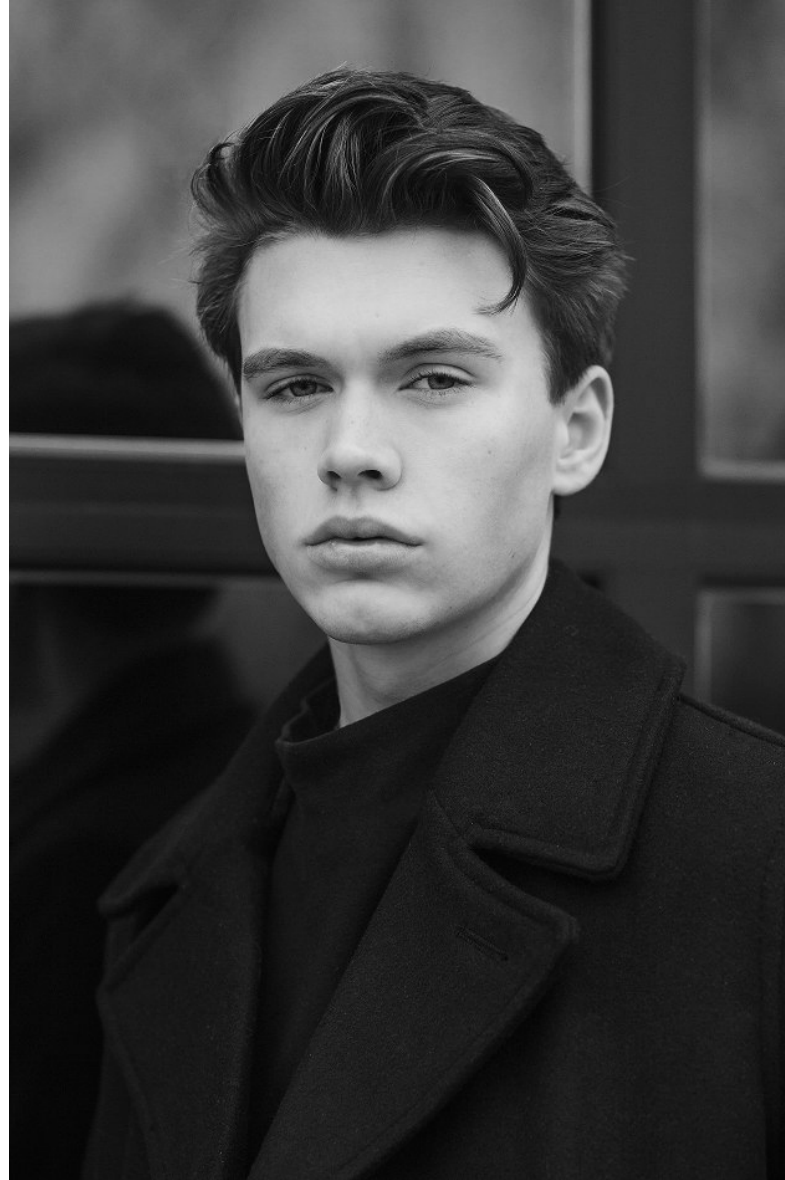

ignite

MOSES KAEBEL

HEIGHT 185CM/6'1" WAIST 76CM/30" INSEAM 84CM/33" SHOE 43 EU/9.5 US/9 UK HAIR LIGHT BROWN EYES BLUE

ignite

MOSES KAEBEL

HEIGHT 185CM/6'1" WAIST 76CM/30" INSEAM 84CM/33" SHOE 43 EU/9.5 US/9 UK HAIR LIGHT BROWN EYES BLUE