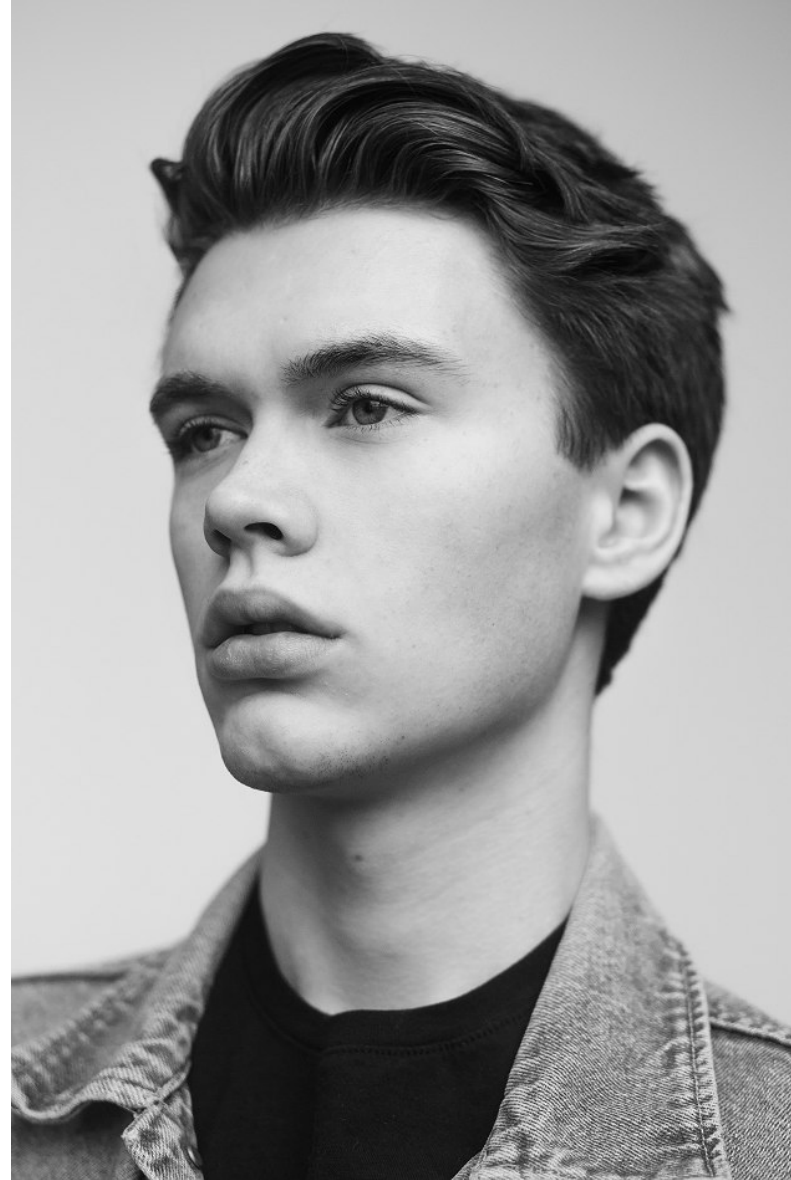

ignite

MOSES KAEBEL

HEIGHT 185CM/6'1" WAIST 76CM/30" INSEAM 84CM/33" SHOE 43 EU/9.5 US/9 UK HAIR LIGHT BROWN EYES BLUE

ignite

MOSES KAEBEL

HEIGHT 185CM/6'1" WAIST 76CM/30" INSEAM 84CM/33" SHOE 43 EU/9.5 US/9 UK HAIR LIGHT BROWN EYES BLUE