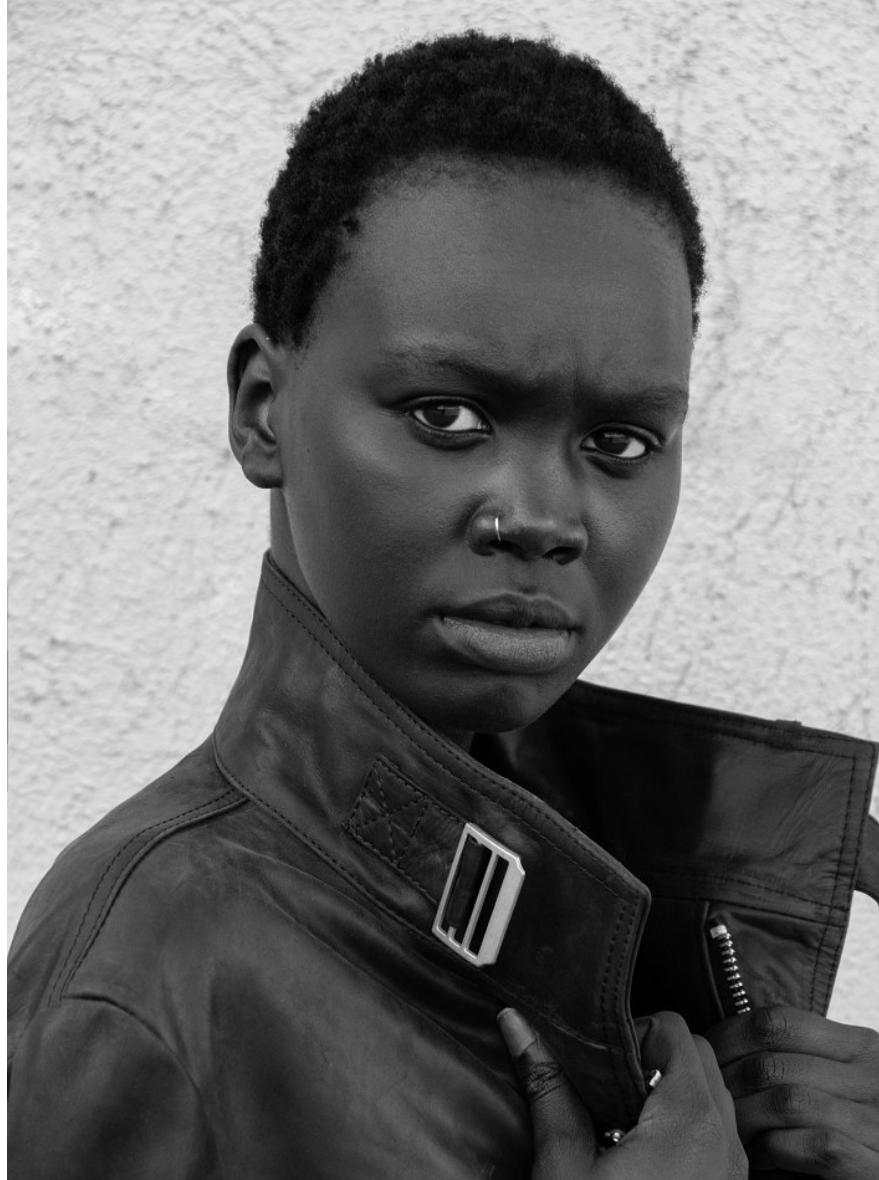

ignite

CHUDIER DOBUOL

HEIGHT 176CM/5'9.5" BUST 81CM/32" WAIST 63CM/25" HIPS 89CM/35" SHOE 39 EU/8 US/6 UK HAIR BLACK EYES BLACK

ignite

CHUDIER DOBUOL

HEIGHT 176CM/5'9.5" BUST 81CM/32" WAIST 63CM/25" HIPS 89CM/35" SHOE 39 EU/8 US/6 UK HAIR BLACK EYES BLACK