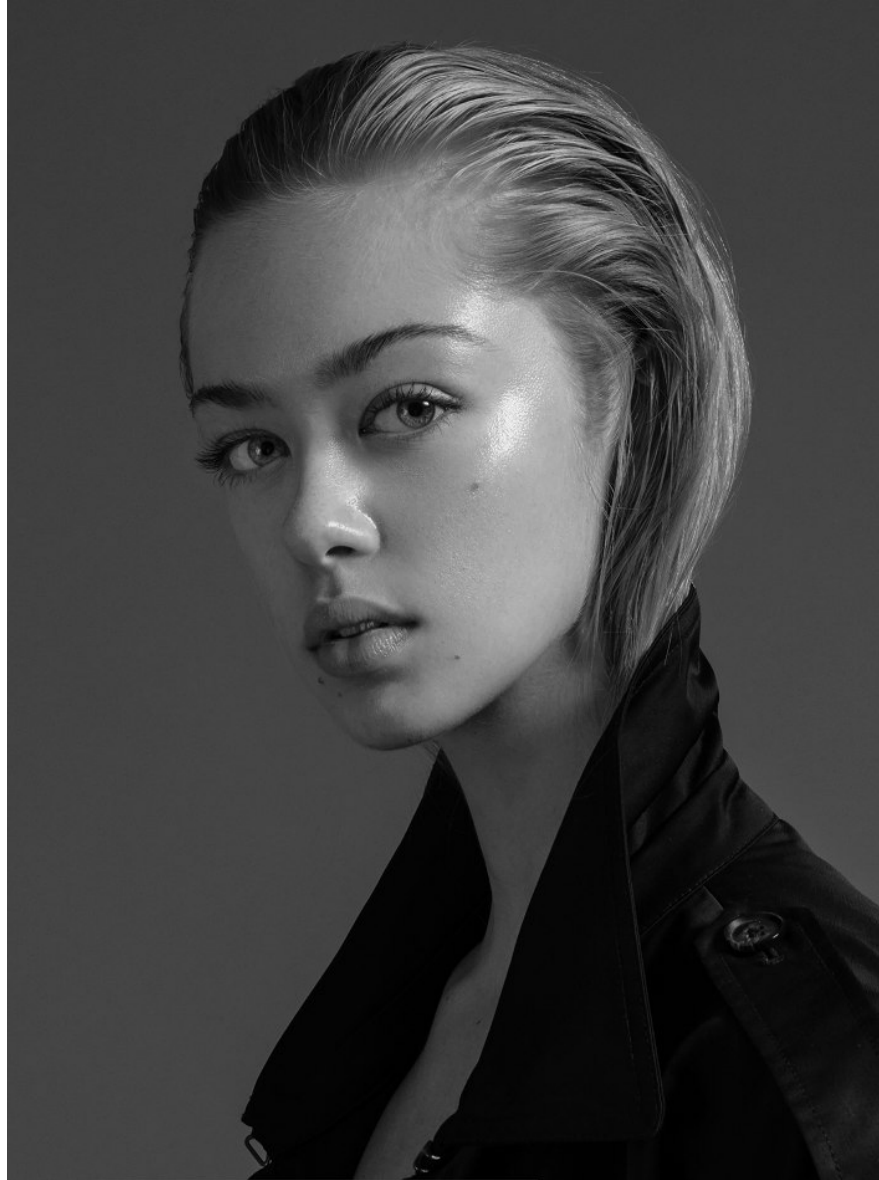

ignite

ABBY VALEK

HEIGHT 177CM/5'9.5" BUST 84CM/33" WAIST 64CM/25" HIPS 94CM/37" SHOE 40.5 EU/9.5 US/7 UK HAIR BLONDE EYES BLUE

ignite

ABBY VALEK

HEIGHT 177CM/5'9.5" BUST 84CM/33" WAIST 64CM/25" HIPS 94CM/37" SHOE 40.5 EU/9.5 US/7 UK HAIR BLONDE EYES BLUE